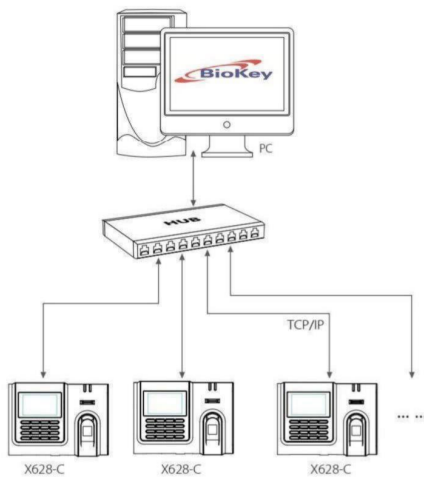

Specifications

Fingerprint Capacity	3000
ID Card Capacity	10,000 (Optional)
Record Capacity	100,000
Display	3-inch Screen
Communication	RS232/485, TCP/IP, USB-host
Standard Functions	Workcode, SMS, DST, Scheduled-bell, Self-Service Query, Automatic Status Switch Webserver, External Printer, 5 digit user ID, Multiple Verify Mode
Optional Functions	ID/Mifare/HID, Photo ID,ADMS, Webserver, External Bell and Printer
Software	ZKTime 5.0 (Free), ZKTime. Net
Power Supply	DC 5V 0.8A
Verification Speed	≤0.5 Sec.
Operating Temp.	0 °C- 45 °C
Operating Humidity	20%-80%
Dimension	190 × 135.8 × 51.5mm (Length × Width × Thickness)
Net Weight	0.9 kg

Configuration