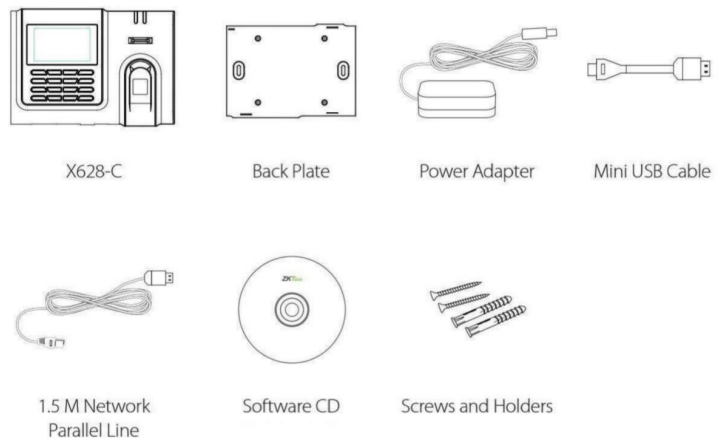

What's in the Box

Kingdom of saudi arabia riyadh olaya street
Telefax : +966 0114164010
Mobile : +966 500259990 +966 507776675
Email : Sales@tawatur-it.com

CONTACT
www.tawatur-it.com