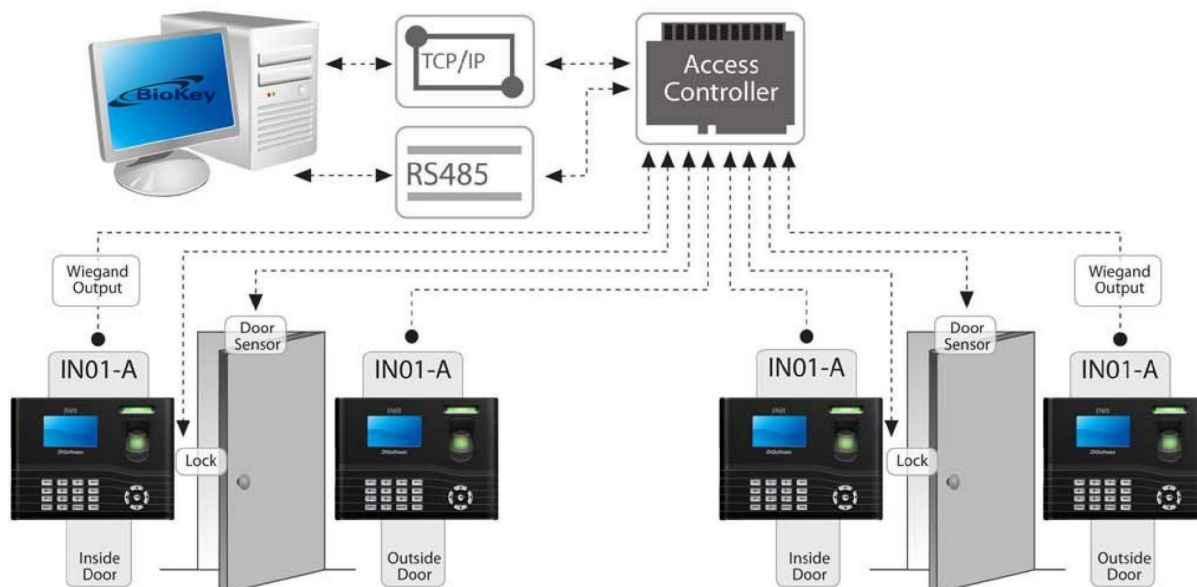

One Touch... enough said.

IN01 - A Biometric Access Control Terminal

Features:

- 3000 Fingerprint Templates
- 100 000 Transactions
- TCP/IP Communications
- 3.5 inch TFT colour display
- Built-in Wiegand input/output ports
- Built-in Battery Backup
- Full SDK available to for intergration
- Reliable & durable optical sensor
- Less than 1 second user recognition
- USB port for manual data transfer

Stand-alone Configuration:

3rd Party Controller Configuration:

Specifications:

Fingerprint Capacity:	3000 templates
Transaction Capacity:	100 000 transactions
Algorithm Version:	ZK Finger v 10.0
Display:	3.5 inches Full Colour
Communications:	RS232/485, TCP/IP, USB host
Built-in Card Reader:	125kHz RFID proximity reader
Sensor:	ZK Optical
Wiegand:	Input & Output
Power Suply:	12V DC 3A
Dimensions:	210X157X50 mm