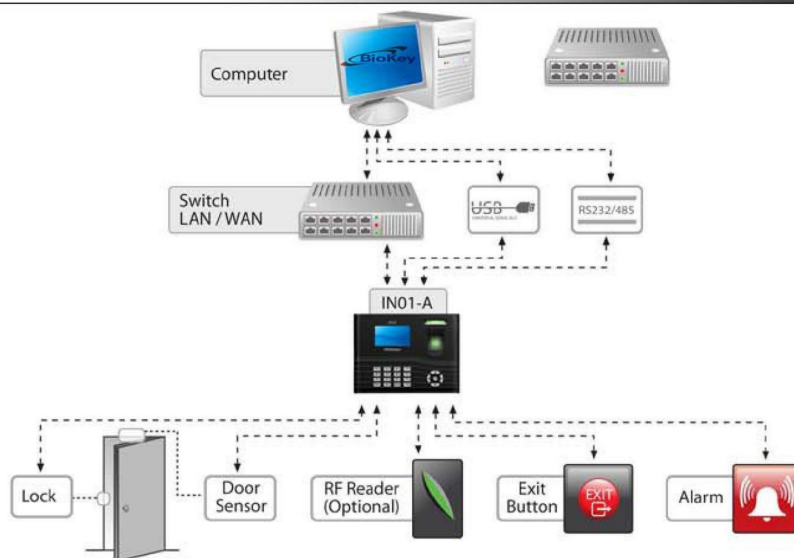

One Touch... enough said.

IN01 - A Biometric Access Control Terminal

Features:

- 3000 Fingerprint Templates
- 100 000 Transactions
- TCP/IP Communications
- 3.5 inch TFT colour display
- Built-in Wiegand input/output ports
- Built-in Battery Backup
- Full SDK available to for intergration
- Reliable & durable optical sensor
- Less than 1 second user recognition
- USB port for manual data transfer

Stand-alone Configuration:

3rd Party Controller Configuration:

Specifications:

Fingerprint Capacity:	3000 templates
Transaction Capacity:	100 000 transactions
Algorithm Version:	ZK Finger v 10.0
Display:	3.5 inches Full Colour
Communications:	RS232/485, TCP/IP, USB host
Built-in Card Reader:	125kHz RFID proximity reader
Sensor:	ZK Optical
Wiegand:	Input & Output
Power Suply:	12V DC 3A
Dimensions:	210X157X50 mm